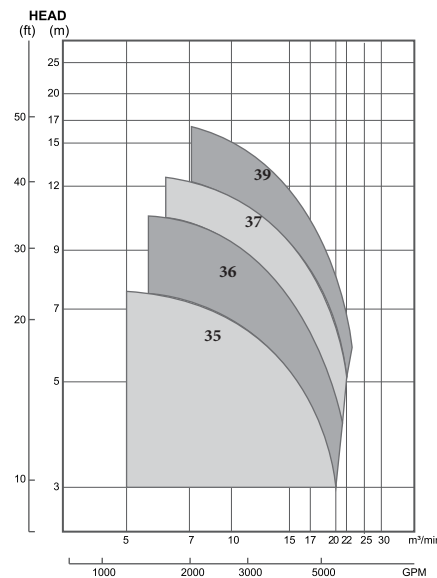

Specifications can be changed without notice