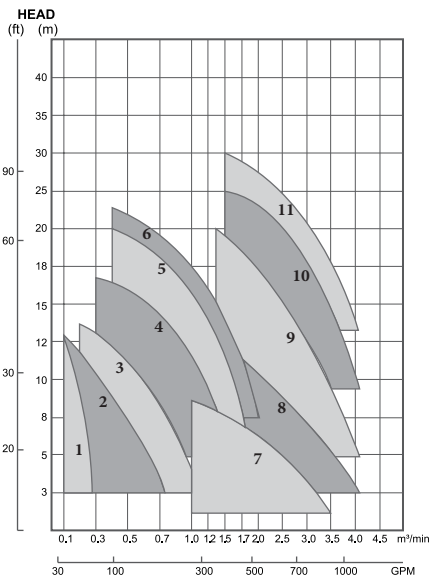

MCKARLEN

To **improve** your **water** life

MSF - 50Hz

**SEWAGE AND
WASTEWATER
PUMP**

SEWAGE AND WASTEWATER PUMP

MCKARLEN

Weight : 40 -2760 kg

SPECIFICATION

OUTPUT	HEAD	FLOW
0.75 - 280 kW	Min : 4m	Min : 0.2 m ³ /min
	Max : 48m	Max : 40 m ³ /min

Motor
 4~14 Pole
 Insulation Class : F
 3 Phase
 220V/380V/440V/3300V
 3000 - 429 rpm

Pump
 Impeller : Enclosed type
 Material
 Impeller : FC200/SCS13
 Casing : FC200/SCS13
 Suction Cover : FC200/SCS13
 Shaft : SUS410/SUS304
 Connection method
 Flange coupling/Hose Coupling/
 Automatic Discharge connector