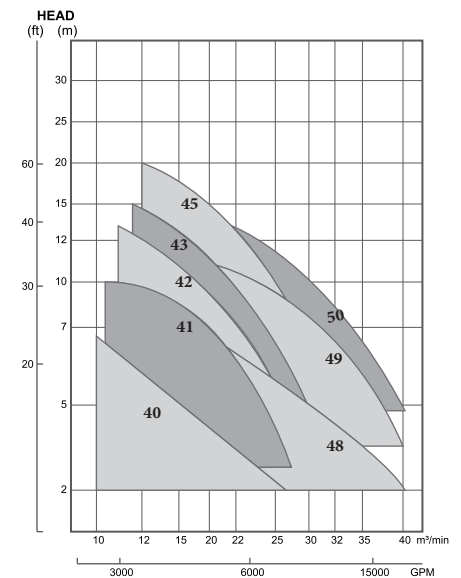

Specifications can be changed without notice