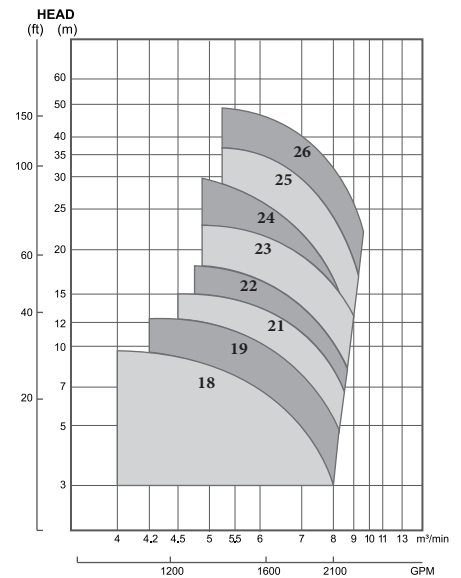

MCKARLEN

To **improve** your **water** life

MSF - 50Hz

**SEWAGE AND
WASTEWATER
PUMP**

SEWAGE AND WASTEWATER PUMP

MCKARLEN

Weight : 40 -2760 kg

SPECIFICATION

OUTPUT	HEAD	FLOW
0.75 - 280 kW	Min : 4m	Min : 0.2 m ³ /min
	Max : 48m	Max : 40 m ³ /min

Motor
 4~14 Pole
 Insulation Class : F
 3 Phase
 220V/380V/440V/3300V
 3000 - 429 rpm

Pump
 Impeller : Enclosed type
 Material
 Impeller : FC200/SCS13
 Casing : FC200/SCS13
 Suction Cover : FC200/SCS13
 Shaft : SUS410/SUS304
 Connection method
 Flange coupling/Hose Coupling/
 Automatic Discharge connector