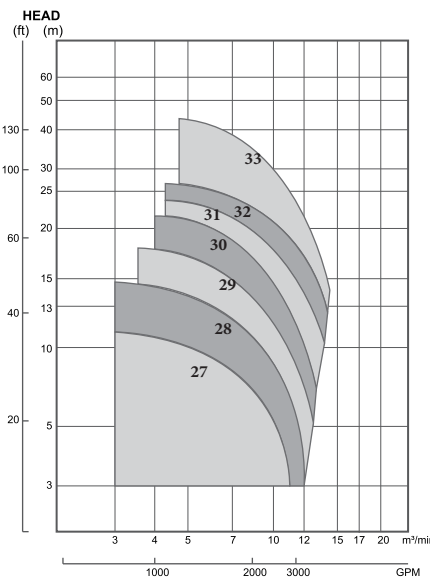

MCKARLEN

To **improve** your **water** life

MSF - 50Hz

**SEWAGE AND
WASTEWATER
PUMP**

SEWAGE AND WASTEWATER PUMP

MCKARLEN

Weight : 40 -2760 kg

SPECIFICATION

OUTPUT	HEAD	FLOW
0.75 - 280 kW	Min : 4m	Min : 0.2 m ³ /min
	Max : 48m	Max : 40 m ³ /min

Motor
 4~14 Pole
 Insulation Class : F
 3 Phase
 220V/380V/440V/3300V
 3000 - 429 rpm

Pump
 Impeller : Enclosed type
 Material
 Impeller : FC200/SCS13
 Casing : FC200/SCS13
 Suction Cover : FC200/SCS13
 Shaft : SUS410/SUS304
 Connection method
 Flange coupling/Hose Coupling/
 Automatic Discharge connector