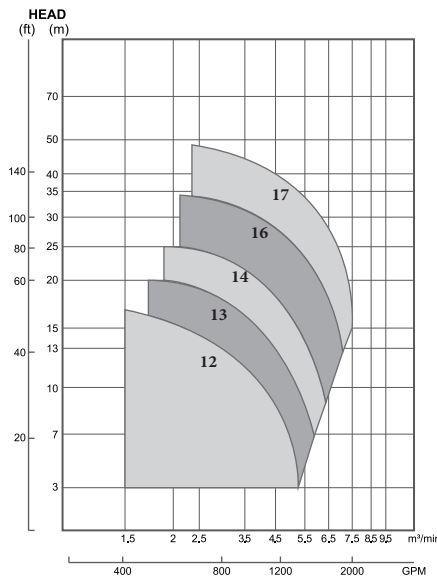

MCKARLEN

To **improve** your **water** life

MSF - 50Hz

**SEWAGE AND
WASTEWATER
PUMP**

SEWAGE AND WASTEWATER PUMP

MCKARLEN

Weight : 40 -2760 kg

SPECIFICATION

OUTPUT	HEAD	FLOW
0.75 - 280 kW	Min : 4m	Min : 0.2 m ³ /min
	Max : 48m	Max : 40 m ³ /min

Motor
 4~14 Pole
 Insulation Class : F
 3 Phase
 220V/380V/440V/3300V
 3000 - 429 rpm

Pump
 Impeller : Enclosed type
 Material
 Impeller : FC200/SCS13
 Casing : FC200/SCS13
 Suction Cover : FC200/SCS13
 Shaft : SUS410/SUS304
 Connection method
 Flange coupling/Hose Coupling/
 Automatic Discharge connector