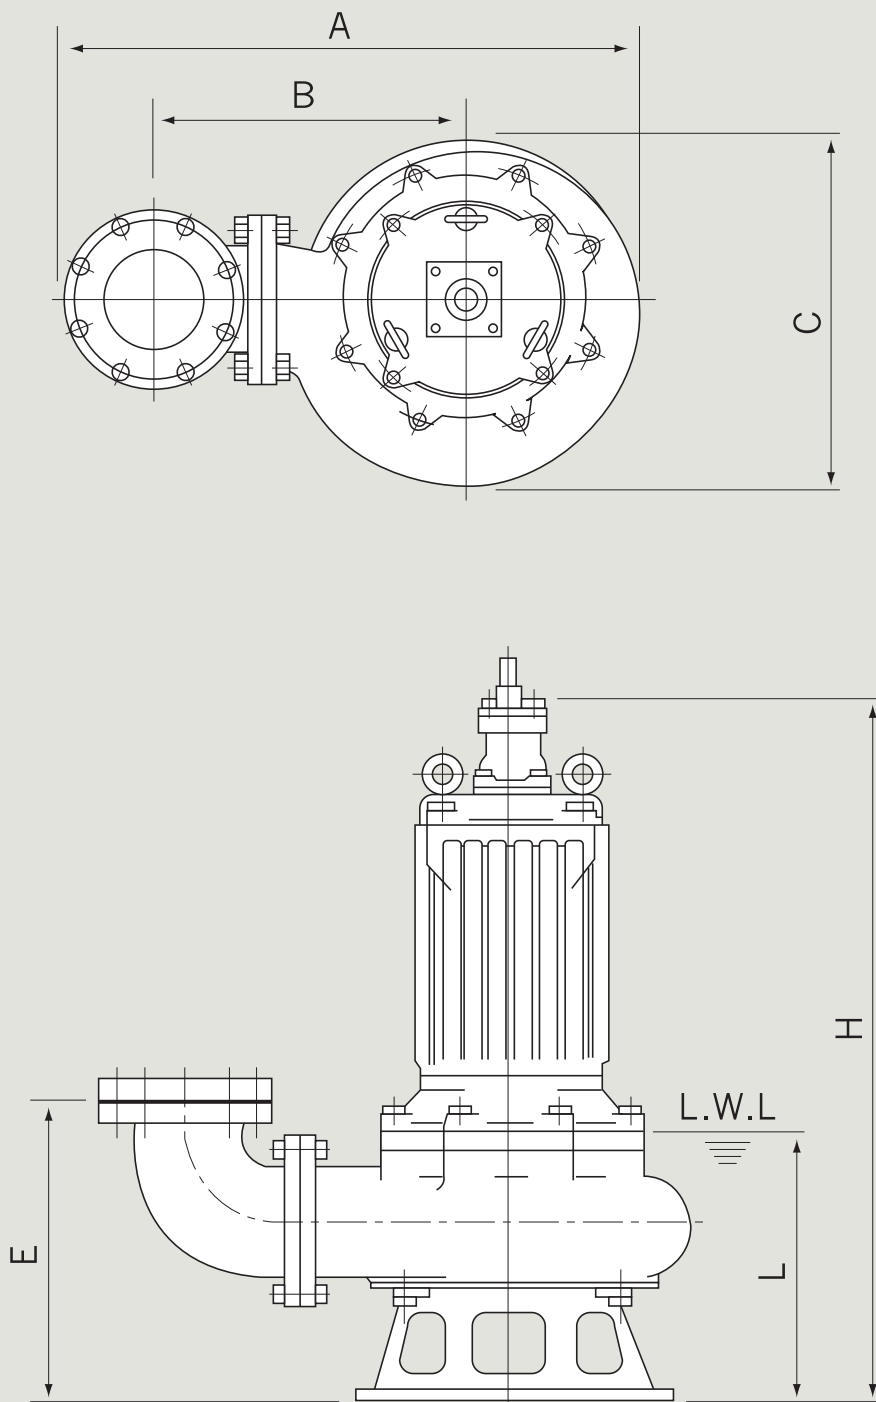

Specifications can be changed without notice

SEWAGE AND WASTEWATER PUMP

Standart Model

Item	Discharge	Model	Output (kW)	Head (M)	Capacity (m₃/min)	A (mm)	B (mm)	C (mm)	E (mm)	H (mm)	L (mm)	Weight (kg)
1	50	50 MSF 0.75	0.75	10	0.2	350	250	170	200	430	200	40
2		50 MSF 1.5	1.5	8	0.5	480	270	210	220	400	250	50
3	80	80 MSF 2.2	2.2	10	0.6	620	330	340	310	640	350	100
4		80 MSF 3.7	3.7	15	0.6	700	390	400	310	650	350	120
5	100	100 MSF 5.5	5.5	16	1.0	710	400	410	315	690	400	250
6		100 MSF 7.5	7.5	18	1	710	400	410	315	690	400	260
7	150	150 MSF 3.7	3.7	5	2.5	780	420	410	450	750	410	270
8		150 MSF 7.5	7.5	9	2.5	910	540	460	420	970	450	280
9		150 MSF 11	11	15	2.5	910	540	460	420	970	450	330
10		150 MSF 15	15	20	2.5	910	540	460	420	970	450	340
11	200	150 MSF 19	19	25	2.5	1100	680	570	500	1240	490	550
12		200 MSF 11	11	9	4.5	940	580	355	430	860	500	350
13		200 MSF 15	15	13	4.5	940	580	355	430	860	500	380
14		200 MSF 22	22	18	4.5	965	580	450	475	1090	550	600
15		200 MSF 30	30	23	4.5	965	580	450	475	1090	550	640
16		200 MSF 37	37	28	4.5	975	580	465	475	1145	600	670
17		200 MSF 55	55	40	4.5	975	580	465	475	1145	600	1280
18	250	250 MSF 11	11	7	3	1010	690	450	570	1050	550	520
19		250 MSF 15	15	9	3.5	1010	690	450	570	1050	550	530
20		250 MSF 19	19	10	5.5	1510	690	700	660	1035	550	650
21		250 MSF 22	22	11.5	7	965	580	450	675	1090	550	790
22		250 MSF 30	30	15	6.5	965	580	450	675	1090	550	950
23		250 MSF 37	37	19	7	975	580	465	675	1145	600	1090
24		250 MSF 45	45	26	6	975	580	465	675	1145	600	1150
25	250 MSF 55	55	30	7	975	580	465	675	1145	600	1320	
26	250	250 MSF 75	75	40	7	975	580	465	675	1145	600	1400
27	300	300 MSF 15	15	7	9	1460	870	720	595	1090	550	690
28		300 MSF 22	22	9	10	1460	870	720	595	1200	700	940
29		300 MSF 30	30	12	10	1460	870	720	595	1200	700	1030
30		300 MSF 37	37	15	10	1460	870	720	595	1260	750	1120
31		300 MSF 45	45	18	10	1460	870	720	595	1260	750	1320
32		300 MSF 55	55	21	10	1460	870	720	595	1260	750	1550
33		300 MSF 75	75	30	10	1460	870	720	595	1260	750	1840
34	300 MSF 90	90	45	10	1460	870	720	595	1540	900	1950	
35	350	350 MSF 22	22	5	15	1900	1150	940	970	1580	900	1550
36		350 MSF 30	30	8	15	1900	1150	940	970	1580	900	1610
37		350 MSF 37	37	10	15	1900	1150	940	970	1580	900	1720
38		350 MSF 45	45	12	15	1900	1150	940	970	1580	900	1780
39		350 MSF 55	55	17	15	1460	870	720	595	1390	800	1900
40	400	400 MSF 22	22	4	20	2100	1350	1150	1270	1700	1000	1790
41		400 MSF 37	37	7	20	2100	1350	1150	1270	1700	1000	2070
42		400 MSF 45	45	9	20	2100	1350	1150	1270	1700	1000	2240
43		400 MSF 55	55	11	20	2100	1350	1150	1270	1700	1000	2400
44		400 MSF 65	65	13	20	2060	1310	940	1000	1610	950	2470
45		400 MSF 75	75	15	20	2060	1310	940	1000	1610	950	2470
46		400 MSF 110	110	18	20	2200	1310	950	1010	2000	1250	2700
47	400 MSF 280	280	48	20	2500	1525	1000	1670	2300	1300	3000	
48	500	500 MSF 37	37	5	30	2460	1470	1050	1000	1620	950	2070
49		500 MSF 55	55	8	30	2460	1470	1050	1000	1620	950	2300
50		500 MSF 75	75	10	30	2460	1470	1050	1000	1620	950	2760

Specifications can be changed without notice